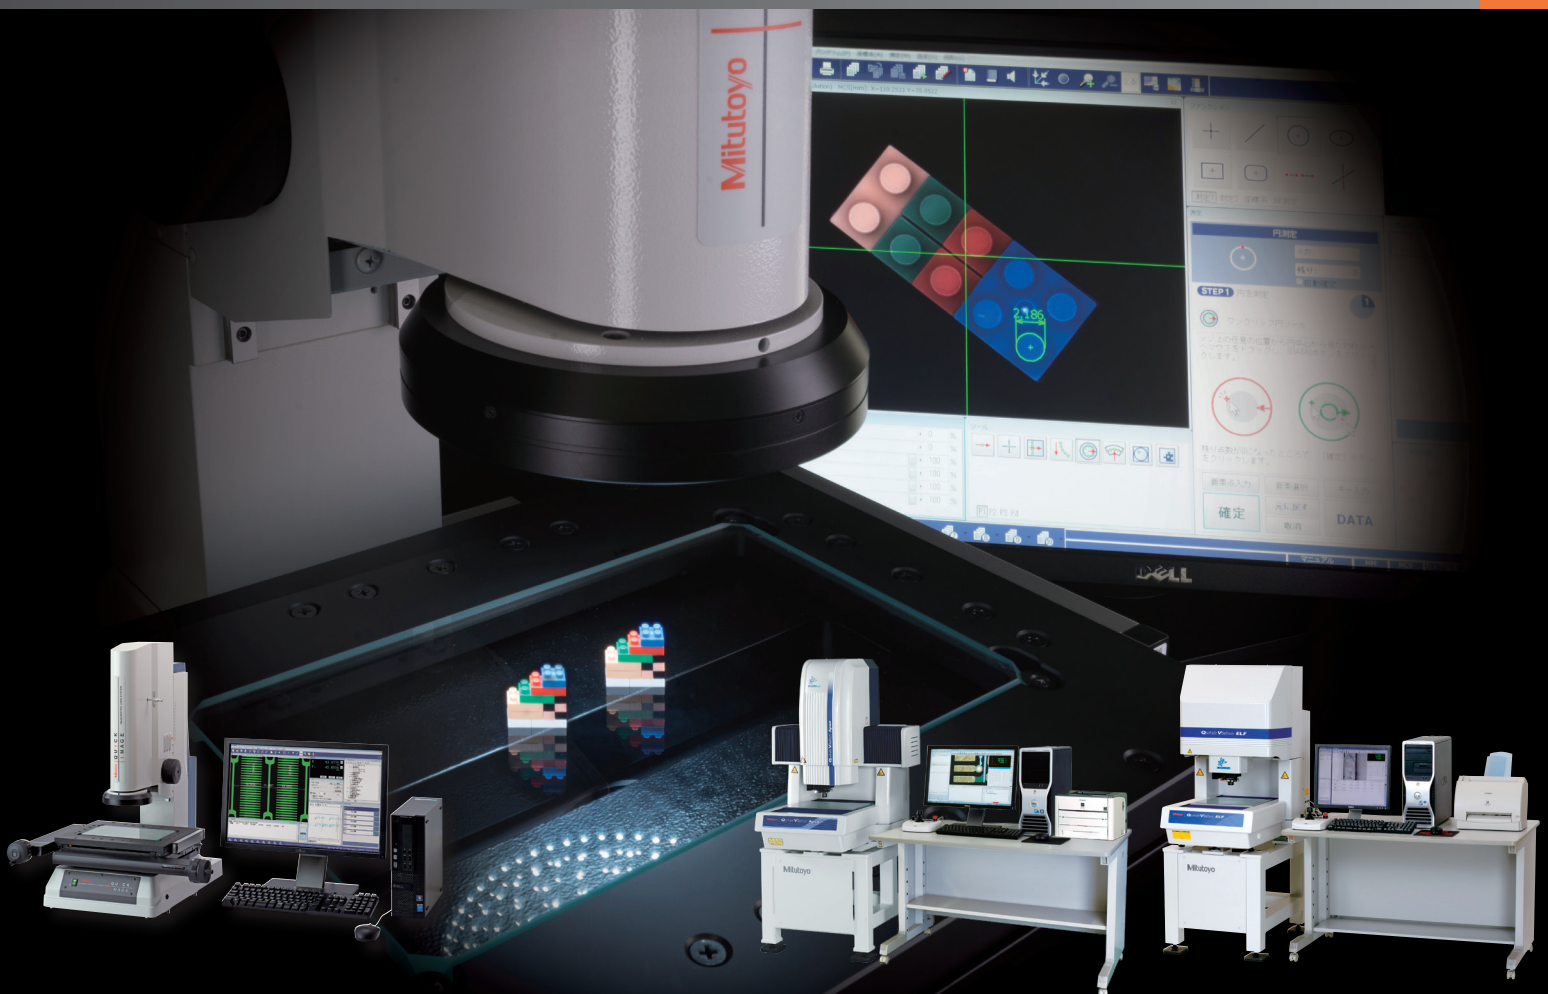

Mitutoyo

Mitutoyo Quality

The showrooms throughout Mitutoyo America have been re-stocked with new Mitutoyo metrology equipment. As a result, we are able to offer the opportunity to purchase our former showroom demonstration models with the standard one year warranty at significantly reduced prices.

LIMITED TIME OFFER

Vision Preconfigured Systems Promotions

(while supplies last)

VISION SYSTEM PROMOTIONS