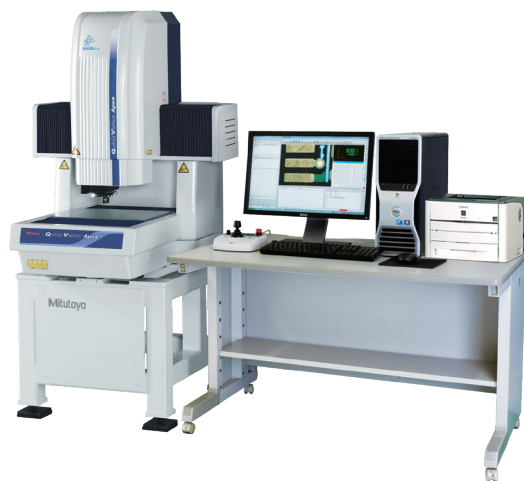

QVT1-X302T1L-D with TP (1 Available)

Code #	Description
364-174-10SZ	QVT1-X302T1L-D APEX TP 302 B&W CAM W/TAF & LED ISO GEN.D(1)
02ZAA011	AC CORDSET-UL CSA (LARGE)
02ATN332	MACHINE STAND QVST-3C (NEW)
64AAB573	STANDUP-40-B DESK, MOBILE, ADJ. (NEW)
02AKN020	CALIBRATION CHART FOR QV (NEW)
02AKT250	OBJECTIVE LENS QV-HR1X
A-1371-0291	TP20 PROBE KIT 2 W/ 1 STANDARD & 1 MEDIUM FORCE MODULE
02ANT770	MCR MOUNTING PLATE ASSY
02ANT720	MASTER BALL STAND FOR QV
02ANL920	CALIBRATION BLOCK FOR QV-TP
02ANT730B	MCR20 (3 PORTS) FOR QV
K651251	M2 STYLUS TC, BALL RUBY (NEW)
K651022	M2 STYLUS STEEL, BALL RUBY (NEW)
02NBA640-USE	QVPAK V13.0
02NBA713C-USE	QVPAK V13 TO V13.2
VISCPU017	T5820 CPU, 64 BIT, Windows 10 OS, 1TB SSD HD, 16GB RAM (NEW)
VISMON002	MONITOR, DELL 24" TOUCH SCREEN (NEW)
Promotion Package Price:	$76,500.00