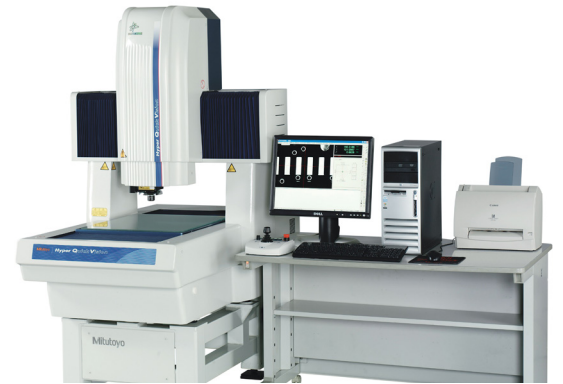

QVT1-X404P1L-D Hybrid (1 Available)

Code #	Description
365-433-10SZ	QVH4A-X404P1L-D - HYBRID TYPE 4A B&W CAM W/LED CPS ISO GEN.D(1)
02ZAA011	AC CORDSET-UL CSA (LARGE)
64AAB573	STANDUP-40-B DESK, MOBILE, ADJ. (NEW)
02ATN333	MACHINE STAND QVST-4C
02AKT250	OBJECTIVE LENS QV-HR1X
02AKN020	CALIBRATION CHART FOR QV (NEW)
VISCPU017	T5820 CPU, 64 BIT, Windows 10 OS, 1TB SSD HD, 16GB RAM (NEW)
VISMON002	MONITOR, DELL 24" TOUCH SCREEN - P2418HT
02NBA829-USE	QVPAK V14.1/E IN (NEW)
Promotion Package Price:	$105,000.00